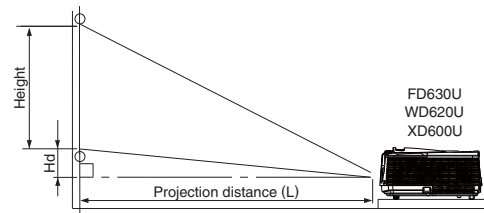

Screen Size and Projection Distance

Side view

The above numbers are approximate, and may be slightly different from the actual measurements.

Screen size chart (FD630U)

Diagonal size	Screen (16 : 9)				Distance from screen (L)				Height projected image (Hd)		
	Width (W)		Height (H)		Shortest (Wide)		Longest (Tele)		inch	cm	
40	102	35	89	20	50	47	1.2	71	1.8	6.6	17
60	152	52	133	29	75	71	1.8	107	2.7	9.9	25
80	203	70	177	39	100	96	2.4	144	3.6	13.2	34
100	254	87	221	49	125	120	3.1	180	4.6	16.5	42
150	381	131	332	74	187	182	4.6	271	6.9	24.7	63
200	508	174	443	98	249	243	6.2	362	9.2	33.0	84
250	635	218	553	123	311	304	7.7	453	11.5	41.2	105
300	762	261	664	147	374	365	9.3	-	-	49.5	126

Screen size chart (WD620U)

Diagonal size	Screen (16 : 10)				Distance from screen (L)				Height projected image (Hd)		
	Width (W)		Height (H)		Shortest (Wide)		Longest (Tele)		inch	cm	
40	102	34	86	21	54	48	1.2	72	1.8	6.2	16
60	152	51	129	32	61	73	1.9	110	2.8	9.2	23
80	203	68	172	42	108	98	2.5	147	3.7	12.3	31
100	254	85	215	53	135	123	3.1	184	4.7	15.4	39
150	381	127	323	79	202	186	4.7	277	7.0	23.1	59
200	508	170	431	106	269	248	6.3	370	9.4	30.8	78
250	635	212	538	132	337	311	7.9	463	11.8	38.5	98
300	762	254	646	159	404	373	9.5	-	-	46.2	117

Screen size chart (XD600U)

Diagonal size	Screen (4 : 3)				Distance from screen (L)				Height projected image (Hd)		
	Width (W)		Height (H)		Shortest (Wide)		Longest (Tele)		inch	cm	
40	102	32	81	24	61	45	1.1	67	1.7	3.6	9
60	152	48	122	36	91	68	1.7	102	2.6	5.4	14
80	203	64	163	48	122	91	2.3	137	3.5	7.2	18
100	254	80	203	60	152	115	2.9	171	4.3	9.0	23
150	381	120	305	90	229	173	4.4	258	6.5	13.5	34
200	508	160	406	120	305	231	5.9	344	8.7	18.0	46
250	635	200	508	150	381	289	7.3	431	10.9	22.5	57
300	762	240	610	180	457	348	8.8	-	-	27.0	69

New

FULL HD 1080 **FD630U**
WIDE WXGA **WD620U**
DLP 3D READY **XD600U**