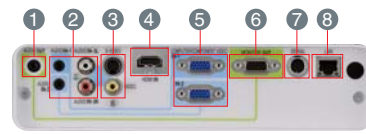

Input and Output Terminals

1. 1 Audio output
2. 2 Audio input
3. 3 S-Video/Video
4. 4 HDMI
5. 5 PC/Component video input
6. 6 Monitor output
7. 7 Serial RS-232C
8. 8 LAN (RJ-45)

MITSUBISHI ELECTRIC
MULTIMEDIA DATA/VIDEO PROJECTORS

Specifications

Model	FD630U	WD620U	XD600U
Display technology	0.65" 1-chip DMD, 12deg.LVDS, DDP3021	0.65" 1-chip DMD, 12deg.LVDS, DDP2230	0.7" 1-chip DMD, 12deg.LVDS, DDP2230
Resolution	1920 x 1080 (total 2,073,600 pixels)	1280 x 800 (total 1,024,000 pixels)	1024 x 768 (total 786,432 pixels)
Brightness	4000lm	4000lm	4500lm
Contrast ratio	2000 : 1 (on/off)	2000 : 1 (on/off)	2000 : 1 (on/off)
Color Wheel	5-segment (R/G/B/W/Y)	5-segment (R/G/B/W/Y)	5-segment (R/G/B/W/Y)
Picture size	40" - 300"	40" - 300"	40" - 300"
Throw ratio	1.5 - 2.2	1.5 - 2.2	1.4 - 2.1
Zoom & focus	Manual focus & zoom lens (zoom ratio 1.5:1)	Manual focus & zoom lens (zoom ratio 1.5:1)	Manual focus & zoom lens (zoom ratio 1.5:1)
Scanning rate	[H] 15 - 80 kHz, [V] 50 - 85 Hz	[H] 15 - 80 kHz, [V] 50 - 85 Hz	[H] 15 - 80 kHz, [V] 50 - 85 Hz
Estimated lamp life*	5000hrs (low mode), 3000hr (standard mode)	5000hrs (low mode), 3000hr (standard mode)	5000hrs (low mode), 3000hr (standard mode)
PC compatibility	Expanded: 640 x 480. Compressed: 1920 x 1200. Native: 1920 x 1080, sync on green available	Expanded: 640 x 480. Compressed: 1280 x 1024. Native: 1280 x 800, sync on green available	Expanded: 640 x 480. Compressed: 1280 x 1024. Native: 1024 x 768, sync on green available
Video compatibility	NTSC / NTSC 4.43 / PAL (including PAL-M, N) / SECAM / PAL-60 Component video: 480i/p (525i/p), 576i/p (625i/p), 720p (750p), 1080i (1125i 50/60Hz), 1080p (1125p 50/60Hz)	NTSC / NTSC 4.43 / PAL (including PAL-M, N) / SECAM / PAL-60 Component video: 480i/p (525i/p), 576i/p (625i/p), 720p (750p), 1080i (1125i 50/60Hz)	
Input terminals	RGB: mini D-sub 15pin x 2 Video: RCA x 1, S-VIDEO x 1 Digital: HDMI x 1 Audio: stereo mini jack (ø3.5mm) x 2, RCA jack (L/R) x 1		
Output terminals	RGB: mini D-sub 15pin x 1 Audio: stereo mini jack (ø3.5mm) x 1		
Communication terminal	RS-232C: mini DIN 8pin x 1 LAN: RJ-45 x 1		
Audio speaker	10W mono		
Dimensions (W x H x D)	345 x 129 x 270 mm / 13.6" x 5.1" x 10.6"		
Weight	3.8kg / 8.4lbs		3.6kg / 7.9lbs
Power requirements	AC 100-240V, 50/60Hz		
Optional accessories	Replacement lamp (VLT-XD600LP), Ceiling mount (PROJ-UCM-PRO2), Replacement remote (XD250REM)		
Warranty	3-Years of Parts/Labor, 3-Years of Express Replacement Assistance (ERA), 1-year or 500 hours lamp warranty (whichever comes first)		

* Compliance with ISO21118-2005
* All brand names and product names are trademarks, registered trademarks or trade names of their respective holders