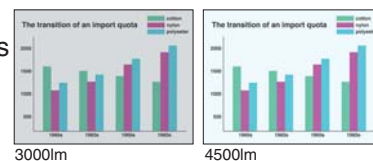

Clear, Vivid Images

High brightness 4500lm*4 and high contrast 2000:1

A high brightness and a high contrast level for presentations in large meeting rooms and conference halls.