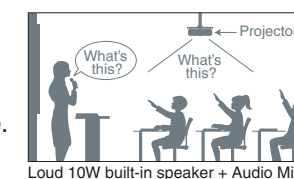

Microphone capability with mixing input audio source

Using the "Audio Mix*7" feature and wireless microphone (sold separately) the presenter's voice is reproduced loud and clear in real-time.